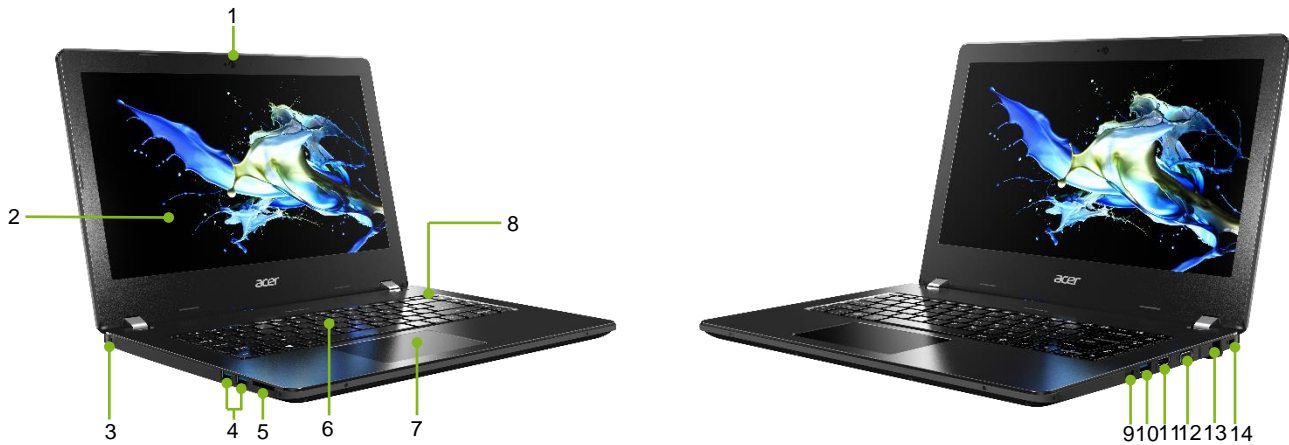

MIL-STD 810G Compliant

802.11ac Wireless connection

Cortana with voice

Product views	1. Webcam 2. 14" display 3. DC-in jack 4. USB ports	5. SD card reader 6. Keyboard 7. Touchpad 8. Power key	9. Headset/speaker jack 10. USB 3.1 Gen 1 port with power-off charging 11. HDMI® port	12. VGA port 13. RJ-45 port 14. Kensington lock slot
Operating system¹	Windows 10 Pro 64-bit			
CPU and chipset¹	AMD A-Series dual-core processor A6-9220C AMD A-Series dual-core processor A4-9120C			
Memory^{1, 3, 4, 5}	Single-channel DDR4 SDRAM supports one soDIMM module ● Upgradable to 16 GB of DDR4 system memory using a single soDIMM module			
Display	14.0" Full HD 1920 x 1080, high-brightness Acer ComfyView™ LED-backlit TFT LCD ● 16:9 aspect ratio ● Ultra-slim design ● Mercury free, environment friendly		14" HD 1366 x 768 resolution Acer ComfyView™ LED-backlit TFT LCD ● 16:9 aspect ratio ● Ultra-slim design ● Mercury free, environment friendly	
Graphics	AMD Radeon™ R5 Graphics AMD Radeon™ R4 Graphics			
Audio⁶	● Built-in digital microphone ● Two built-in stereo speakers			
Storage^{1, 5}	Solid state drive ● 256 GB, PCIe Gen3, 8 Gb/s up to 2 lanes, NVMe ● 128 GB, PCIe Gen3, 8 Gb/s, NVMe		Hard disk drive ● 500 GB 2.5-inch 5400 RPM ● 32 / 64 GB eMMC	
Webcam¹	HD camera with 1280 x 720 resolution and 720p HD audio/video recording			
Wireless and networking¹	WLAN ● 802.11ac/a/b/g/n wireless LAN ● Operates at 2.4 GHz and 5 GHz ● 1x1 MU-MIMO technology		WPAN ● Bluetooth® 4.2 LAN ● Gigabit Ethernet, Wake-on-LAN ready	
Security	● Discrete Trusted Platform Module (TPM) solution ● BIOS user, supervisor, HDD passwords, Kensington Lock			
Dimensions and weight^{1, 7, 8}	Dimensions: 350 (W) x 253 (D) x 19.9 (H) mm (13.78 x 9.96 x 0.78 inches) Weight: 1.68 kg (3.7 lbs.) with 3-cell battery pack			
Power adapter and battery^{1, 9}	Power adapter ● 3-pin 45 W AC adapter		Battery ● 51.5 Wh 4515 mAh 11.4 V 3-cell Li-ion battery pack	
Input and control	Keyboard 87-/88-/91-key FineTip keyboard with Home, End, Pg Up, Pg Dn keys, international language support, power button Touchpad Multi-gesture touchpad, supporting two-finger scroll; pinch; gestures to open Cortana, Action Center, multitasking; application commands ● Microsoft Precision Touchpad certification ● Moisture resistant			
Windows Desktop Apps¹⁰	● Acer Control Center ● Acer Collection		● Acer Product Registration ● Quick Access	
System compliance¹¹	● ENERGY STAR®		● Wi-Fi® ● EPEAT® registered	
Warranty	One-year International Travelers Warranty (ITW)			